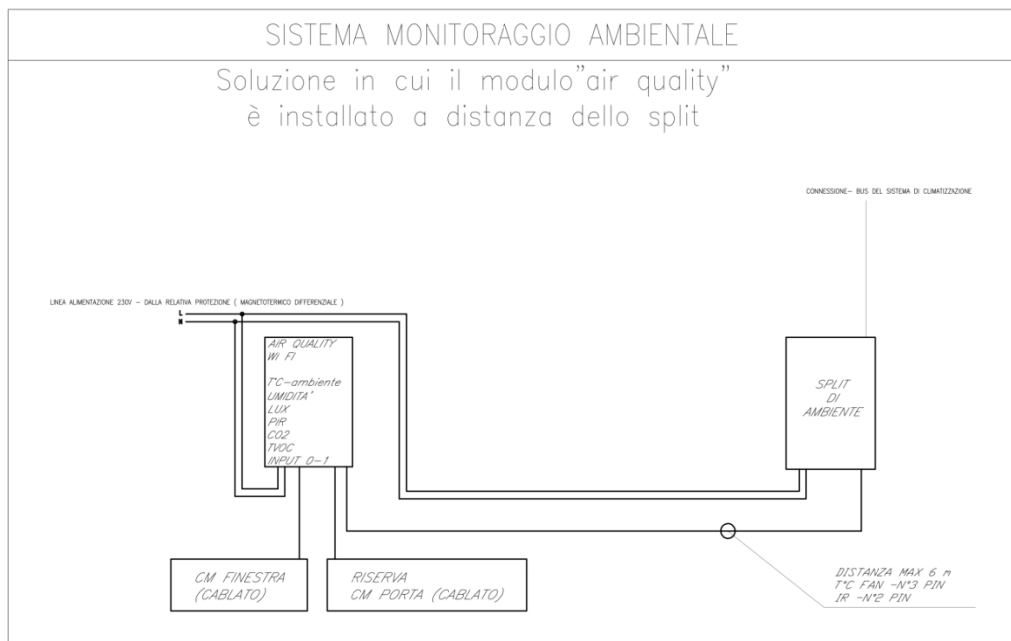

Allows:

- Est-Inv and On-Off programming via 0-10V
- automatic night temperature reduction / antifreeze function
- ON/OFF heating
- lighting control
- manual and web command input
- pre-selection of intervention temperatures
- presence detection
- Dimensions (hwxw): 70 x 50 mm
- Degree of protection: IP 20.
- Operating temperature: -5 / 45 °C.

Installed according to the rules of the art.

Idea Open srl

Via Casilina Sud n.182 - 03013 - Ferentino FR VAT number and tax code 02780900607

www.ideaopen.it ideaopensrl@gmail.com

MODULO IAQ

SISTEMA MONITORAGGIO AMBIENTALE

Soluzione in cui il modulo "air quality"
è installato in corrispondenza dello split

Cordially
Open Idea

Idea Open srl

Via Casilina Sud n.182 - 03013 - Ferentino FR VAT number and tax code 02780900607

www.ideaopen.it ideaopensrl@gmail.com