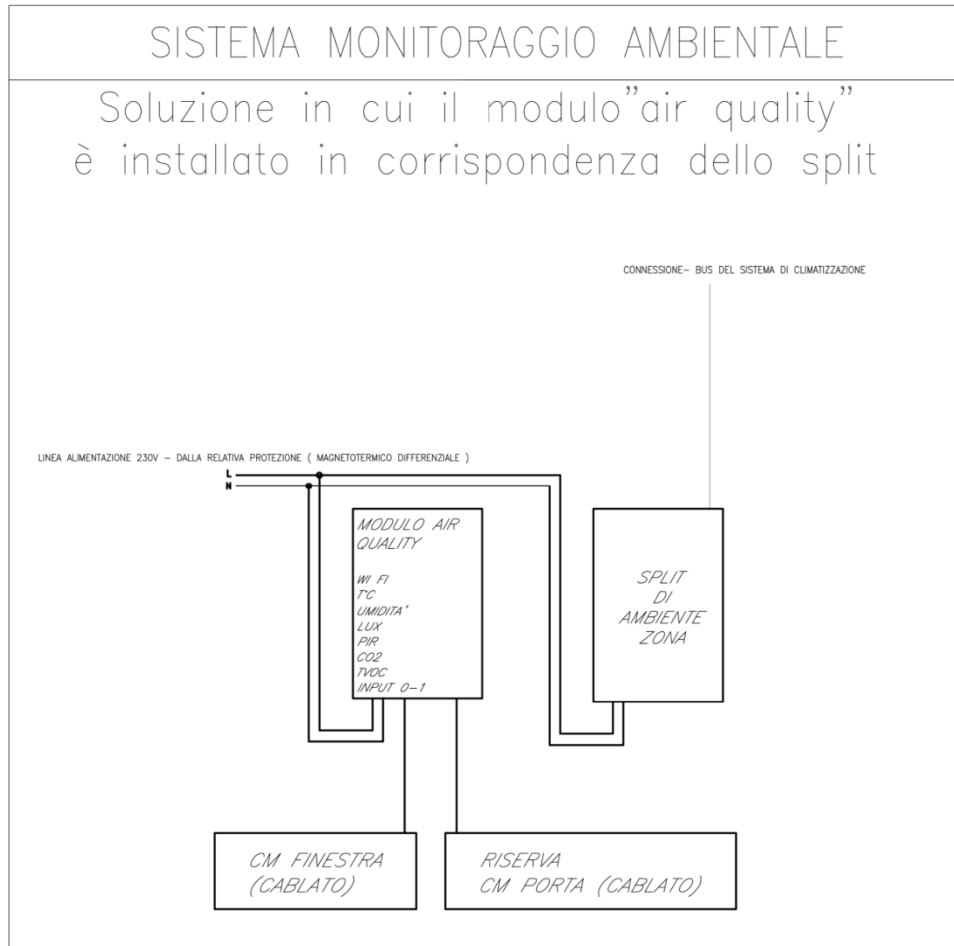

Allows:

- Est-Inv and On-Off programming via 0-10V
- automatic night temperature reduction / antifreeze function
- ON/OFF heating
- lighting control
- manual and web command input
- pre-selection of intervention temperatures
- presence detection
- Dimensions (hwxw): 70 x 50 mm
- Degree of protection: IP 20.
- Operating temperature: -5 / 45 °C.

Installed according to the rules of the art.

Idea Open srl

Via Casilina Sud n.182 - 03013 - Ferentino FR VAT number and tax code 02780900607

www.ideaopen.it ideaopensrl@gmail.com

MODULO IAQ

SISTEMA MONITORAGGIO AMBIENTALE

Soluzione in cui il modulo "air quality"
è installato in corrispondenza dello split

Cordially
Open Idea

Idea Open srl

Via Casilina Sud n.182 - 03013 - Ferentino FR VAT number and tax code 02780900607

www.ideaopen.it ideaopensrl@gmail.com