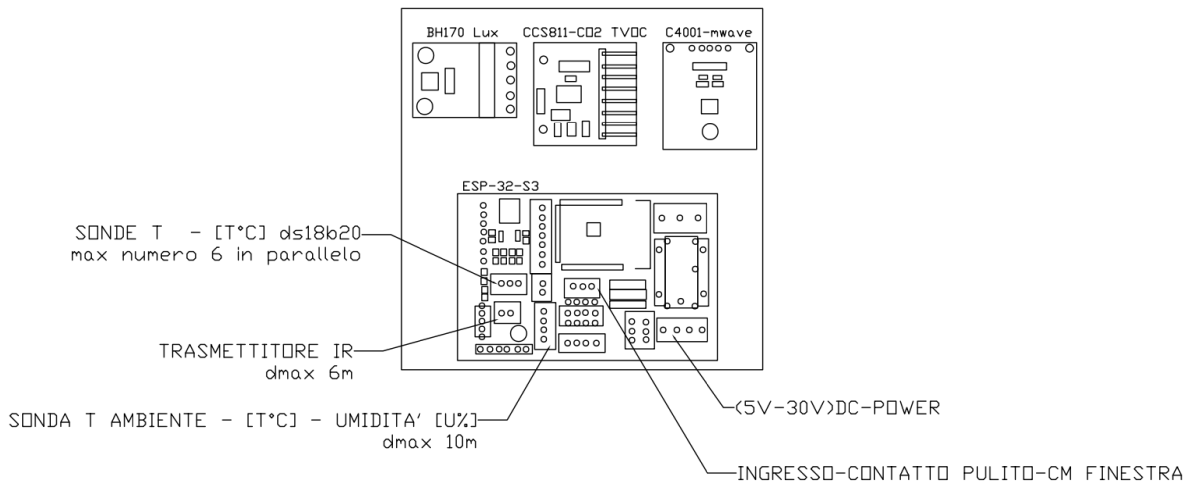

Allows:

- Est-Inv and On-Off programming via 0-10V
- automatic night temperature reduction / antifreeze function
- ON/OFF heating
- lighting control
- manual and web command input
- pre-selection of intervention temperatures
- presence detection
- Dimensions (hwxw): 70 x 50 mm
- Degree of protection: IP 20.
- Operating temperature: -5 / 45 °C.

Installed according to the rules of the art.

Idea Open srl

Via Casilina Sud n.182 - 03013 - Ferentino FR VAT number and tax code 02780900607

www.ideaopen.it ideaopensrl@gmail.com

MODULO IAQ

SISTEMA MONITORAGGIO AMBIENTALE

Soluzione in cui il modulo "air quality"
è installato in corrispondenza dello split

Cordially
Open Idea

Idea Open srl

Via Casilina Sud n.182 - 03013 - Ferentino FR VAT number and tax code 02780900607

www.ideaopen.it ideaopensrl@gmail.com