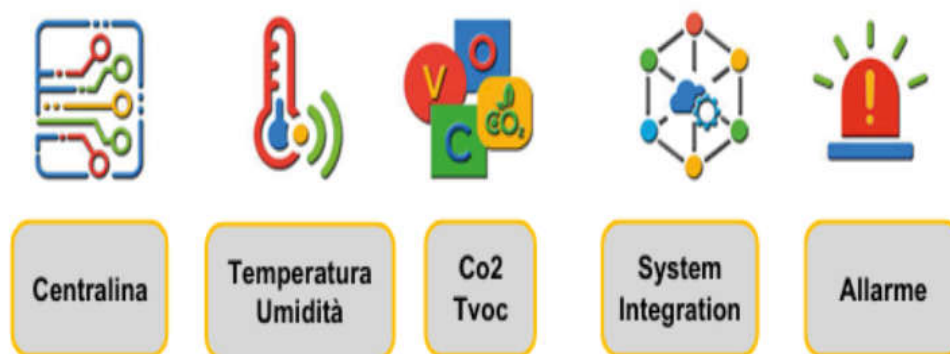

Hardware specifications

- 1 actuator (relay) NC-C-NO 10A (2.5Kw)
- IR transmitter
- presence monitoring with mwave technology
- digital/analog inputs for connecting buttons
- presence sensor
- brightness sensor
- temperature & humidity sensor
- CO2 sensor, TVOC,
- Wi-Fi radio connectivity
- built-in internal/external wall box
- 5-30Vdc power supply

Software specifications

- web page for use from PC and smartphone
- free interface for any APP with simple URL calls
- wifi network mode
- mode not connected to the wifi network
- DOM control unit interface

Allows:

- Est-Inv and On-Off programming via 0-10V
- automatic night temperature reduction / antifreeze function
- ON/OFF heating
- lighting control
- manual and web command input
- pre-selection of intervention temperatures
- presence detection
- Dimensions (hwxw): 70 x 50 mm
- Degree of protection: IP 20.
- Operating temperature: -5 / 45 °C.

Installed according to the rules of the art.