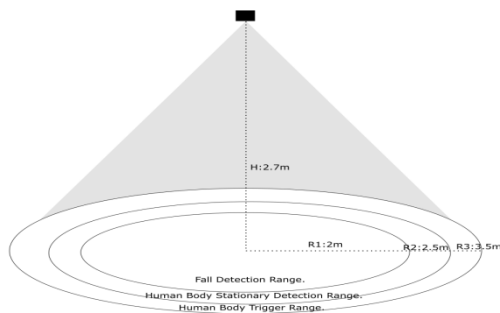

ID-KTL-IAQ

Small IAQ Control Unit Office-Classroom WiFi 9501948911645

€470.00 + VAT

IDEADHOME

PRODUCT SHEET

The **ID-KTL-IAQ control unit** is a device with room light dimmer functions, mmWave technology room presence detector, brightness sensor, zone thermostat, LED light and machine control in 0-10V mode, room temperature monitoring, forced air temperature, iaq air quality meter, CO2, TVOC.

Allows:

- Est-Inv and On-Off programming via 0-10V
- automatic night temperature reduction / antifreeze function
- ON/OFF heating
- lighting control
- manual and web command input
- pre-selection of intervention temperatures
- presence detection
- Dimensions (hwxw): 70 x 50 mm
- Degree of protection: IP 20.
- Operating temperature: -5 / 45 °C.